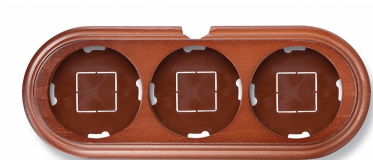

SWITCH

Fontini / Garby (surface installation)

30.833.19.2

Garby base 3 elements horizontal with cable gland beech honey

EAN: 8435263612660

Specifications

Brand	Fontini	Packaging	1 piece
Colour	Honey	Product	Frames & bases
Dimensions	252mm x 95mm x 22mm	Series	Garby (surface installation)
Model	Base 3 elements	Weight	196g