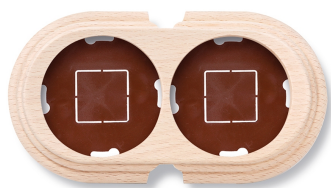

# SWITCH

Fontini / Garby (surface installation)

30.852.00.2

## Garby base 2 elements horizontal with 2 cable gland beech unvarnished

EAN: 8435263634716

### Specifications

Brand	Fontini	Product	Frames & bases
Colour	Unvarnished beech	Series	Garby (surface installation)
Dimensions	181mm x 95mm x 22mm	Type	Base 2 elements
Packaging	1 piece	Weight	142g