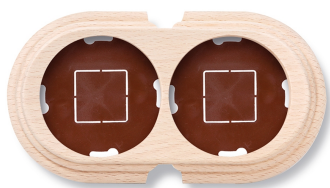

SWITCH

Fontini / Garby (surface installation)

30.852.00.2

Garby base 2 elements horizontal with 2 cable gland beech unvarnished

EAN: 8435263634716

Specifications

Brand	Fontini	Packaging	1 piece
Colour	Unvarnished beech	Product	Frames & bases
Dimensions	181mm x 95mm x 22mm	Series	Garby (surface installation)
Model	Base 2 elements	Weight	142g