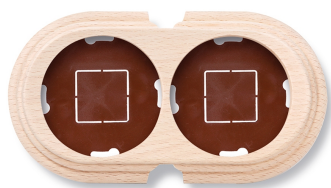

SWITCH

Fontini / Garby (surface installation)

30.852.00.2

Garby base 2 elements horizontal with 2 cable gland beech unvarnished

EAN: 8435263634716

Specifications

Brand	Fontini	Product	Frames & bases
Colour	Unvarnished beech	Series	Garby (surface installation)
Dimensions	181mm x 95mm x 22mm	Type	Base 2 elements
Packaging	1 piece	Weight	142g