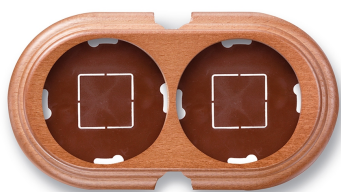

SWITCH

Fontini / Garby (surface installation)

30.852.19.2

Garby base 2 elements horizontal with 2 cable gland beech honey

EAN: 8435263634723

Specifications

Brand	Fontini	Product	Frames & bases
Colour	Honey	Series	Garby (surface installation)
Dimensions	181mm x 95mm x 22mm	Type	Base 2 elements
Packaging	1 piece	Weight	142g