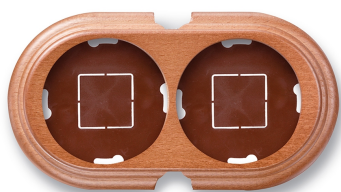

SWITCH

Fontini / Garby (surface installation)

30.852.19.2

Garby base 2 elements horizontal with 2 cable gland beech honey

EAN: 8435263634723

Specifications

Brand	Fontini	Packaging	1 piece
Colour	Honey	Product	Frames & bases
Dimensions	181mm x 95mm x 22mm	Series	Garby (surface installation)
Model	Base 2 elements	Weight	142g