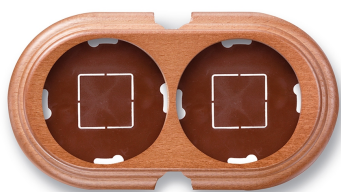

# SWITCH

Fontini / Garby (surface installation)

30.852.19.2

## Garby base 2 elements horizontal with 2 cable gland beech honey

EAN: 8435263634723

### Specifications

Brand	Fontini	Product	Frames & bases
Colour	Honey	Series	Garby (surface installation)
Dimensions	181mm x 95mm x 22mm	Type	Base 2 elements
Packaging	1 piece	Weight	142g