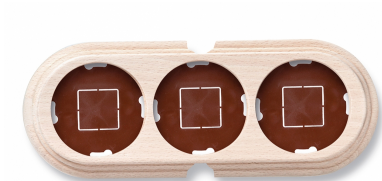

SWITCH

Fontini / Garby (surface installation)

30.853.00.2

Garby base 3 elements horizontal with 2 cable gland beech unvarnished

EAN: 8435263634778

Specifications

Brand	Fontini	Packaging	1 piece
Colour	Unvarnished beech	Product	Frames & bases
Dimensions	252mm x 95mm x 22mm	Series	Garby (surface installation)
Model	Base 3 elements	Weight	188g