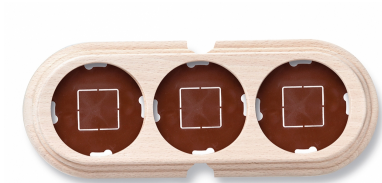

SWITCH

Fontini / Garby (surface installation)

30.853.00.2

Garby base 3 elements horizontal with 2 cable gland beech unvarnished

EAN: 8435263634778

Specifications

Brand	Fontini	Product	Frames & bases
Colour	Unvarnished beech	Series	Garby (surface installation)
Dimensions	252mm x 95mm x 22mm	Type	Base 3 elements
Packaging	1 piece	Weight	188g