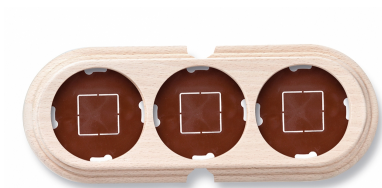

# SWITCH

Fontini / Garby (surface installation)

30.853.00.2

## Garby base 3 elements horizontal with 2 cable gland beech unvarnished

EAN: 8435263634778

### Specifications

Brand	Fontini	Product	Frames & bases
Colour	Unvarnished beech	Series	Garby (surface installation)
Dimensions	252mm x 95mm x 22mm	Type	Base 3 elements
Packaging	1 piece	Weight	188g