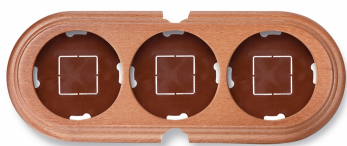

# SWITCH

Fontini / Garby (surface installation)

30.853.19.2

## Garby base 3 elements horizontal with 2 cable gland beech honey

EAN: 8435263634785

### Specifications

Brand	Fontini	Product	Frames & bases
Colour	Honey	Series	Garby (surface installation)
Dimensions	252mm x 95mm x 22mm	Type	Base 3 elements
Packaging	1 piece	Weight	188g