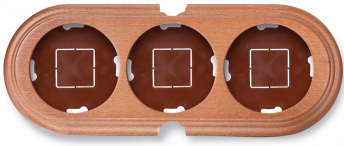

## Garby base 3 elements horizontal with 2 cable gland beech honey

EAN: 8435263634785

### Specifications

Brand	Fontini	Packaging	1 piece
Colour	Honey	Product	Frames & bases
Dimensions	252mm x 95mm x 22mm	Series	Garby (surface installation)
Model	Base 3 elements	Weight	188g