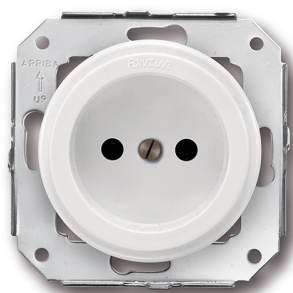

SWITCH

Fontini / Garby Colonial (fitting installation)

31.209.05.2

Garby Colonial socket without earth 16A/250V plastic white

EAN: 8422398791568

Specifications

| | | | |
|----------|-------------------------|-----------|--|
| Brand | Fontini | Packaging | 1 piece |
| Colour | White | Product | Socket |
| Material | Plastic | Series | Garby Colonial (fitting installation) |
| Model | Socket without earth | Weight | 53g |