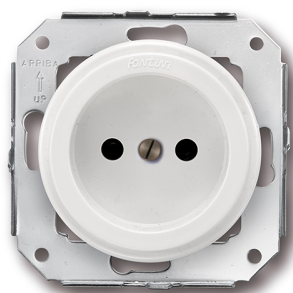

# SWITCH

Fontini / Garby Colonial (fitting installation)

31.209.05.2

## Garby Colonial socket without earth 16A/250V plastic white

EAN: 8422398791568

### Specifications

Brand	Fontini
Colour	White
Material	Plastic
Packaging	1 piece

Product	Socket
Series	Garby Colonial (fitting installation)
Type	Socket without earth
Weight	53g