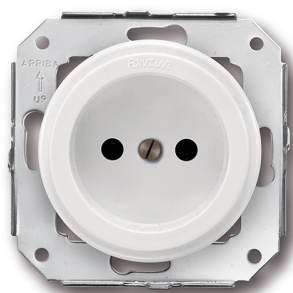

SWITCH

Fontini / Garby Colonial (fitting installation)

31.209.05.2

Garby Colonial socket without earth 16A/250V plastic white

EAN: 8422398791568

Specifications

Brand	Fontini
Colour	White
Material	Plastic
Packaging	1 piece

Product	Socket
Series	Garby Colonial (fitting installation)
Type	Socket without earth
Weight	53g