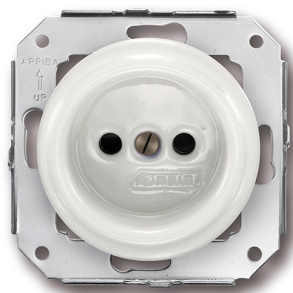

SWITCH

Fontini / Garby Colonial (fitting installation)

31.209.17.2

Garby Colonial socket without earth 16A/250V porcelain white

EAN: 8435263618037

Specifications

Brand	Fontini	Product	Socket
Colour	White	Series	Garby Colonial (fitting installation)
Material	Body fully in porcelaine	Type	Socket without earth
Packaging	1 piece	Weight	86g