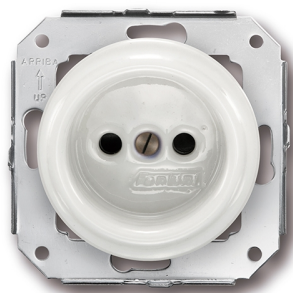

# SWITCH

Fontini / Garby Colonial (fitting installation)

31.209.17.2

## Garby Colonial socket without earth 16A/250V porcelain white

EAN: 8435263618037

### Specifications

Brand	Fontini	Packaging	1 piece
Colour	White	Product	Socket
Material	Body fully in porcelaine	Series	Garby Colonial (fitting installation)
Model	Socket without earth	Weight	86g