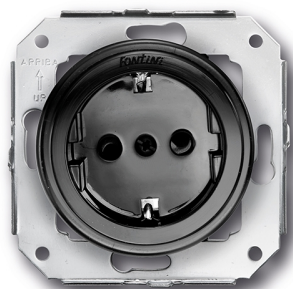

SWITCH

Fontini / Garby Colonial (fitting installation)

31.212.02.2

Garby Colonial socket with side earth contact Schuko 16A/250V in plastic black

EAN: 8435263614381

Specifications

Brand	Fontini
-------	---------

Colour	Black
--------	-------

Material	Plastic
----------	---------

Packaging	1 piece
-----------	---------

Product	Socket
---------	--------

Series	Garby Colonial
--------	----------------

Type	Socket with side earthing
------	---------------------------

Weight	55g
--------	-----