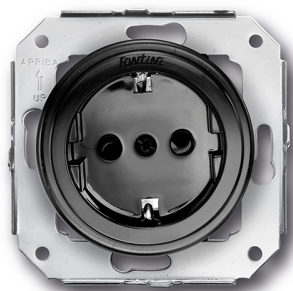

SWITCH

Fontini / Garby Colonial (fitting installation)

31.212.02.2

Garby Colonial socket with side earth contact Schuko 16A/250V in plastic black

EAN: 8435263614381

Specifications

Brand	Fontini
Colour	Black
Material	Plastic
Packaging	1 piece

Product	Socket
Series	Garby Colonial
Type	Socket with side earthing
Weight	55g