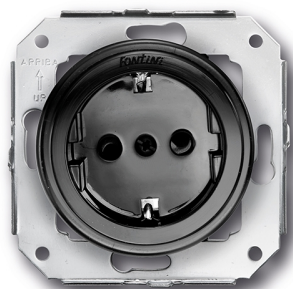

# SWITCH

Fontini / Garby Colonial (fitting installation)

31.212.02.2

## Garby Colonial socket with side earth contact Schuko 16A/250V in plastic black

EAN: 8435263614381

### Specifications

Brand	Fontini	Packaging	1 piece
Colour	Black	Product	Socket
Material	Plastic	Series	Garby Colonial
Model	Socket with side earthing	Weight	55g