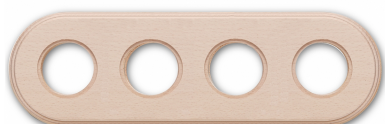

SWITCH

Fontini / Garby Colonial (fitting installation)

31.804.00.2

Garby Colonial frame 4 elements beech unvarnished

EAN: 8422398798802

Specifications

Brand	Fontini	Packaging	1 piece
Colour	Unvarnished beech	Product	Frames & bases
Dimensions	318mm x 100mm x 12mm	Series	Garby Colonial (fitting installation)
Model	Frame 4 elements		