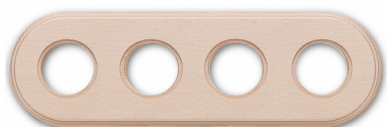

31.804.00.2

Garby Colonial frame 4 elements beech unvarnished

EAN: 8422398798802

Specifications

Brand	Fontini	Product	Frames & bases
Colour	Unvarnished beech	Series	Garby Colonial (fitting installation)
Dimensions	318mm x 100mm x 12mm	Type	Frame 4 elements
Packaging	1 piece		