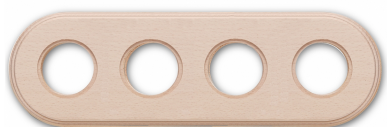

SWITCH

Fontini / Garby Colonial (fitting installation)

31.804.00.2

Garby Colonial frame 4 elements beech unvarnished

EAN: 8422398798802

Specifications

Brand	Fontini	Product	Frames & bases
Colour	Unvarnished beech	Series	Garby Colonial (fitting installation)
Dimensions	318mm x 100mm x 12mm	Type	Frame 4 elements
Packaging	1 piece		