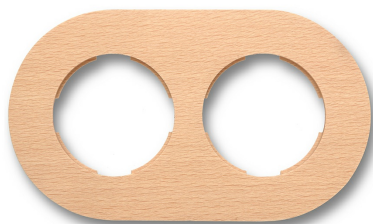

33.802.81.2

DO surface installation frame 2 elements natural beech

EAN: 8435450100383

Specifications

Brand	Fontini	Product	Frames & bases
Colour	Natural	Series	DO (surface installation)
Dimensions	171mm x 100mm x 9mm	Type	Frame 2 elements
Packaging	1 piece	Weight	104g