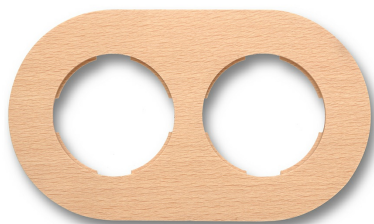

33.802.81.2

DO surface installation frame 2 elements natural beech

EAN: 8435450100383

Specifications

Brand	Fontini	Product	Frames & bases
Colour	Natural	Series	DO (surface installation)
Dimensions	171mm x 100mm x 9mm	Type	Frame 2 elements
Packaging	1 piece	Weight	104g