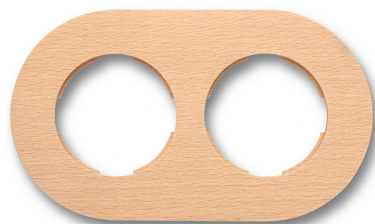

SWITCH

Fontini / DO (surface installation)

33.802.81.2

DO surface installation frame 2 elements natural beech

EAN: 8435450100383

Specifications

Brand	Fontini	Packaging	1 piece
Colour	Natural	Product	Frames & bases
Dimensions	171mm x 100mm x 9mm	Series	DO (surface installation)
Model	Frame 2 elements	Weight	104g