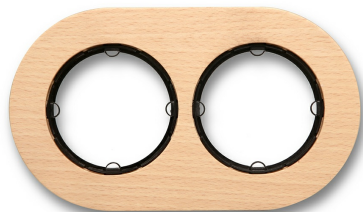

34.802.81.2

DO fitting installation frame 2 elements natural beech

EAN: 8435450100789

Specifications

Brand	Fontini	Packaging	1 piece
Colour	Natural	Product	Frames & bases
Dimensions	171mm x 100mm x 9mm	Series	DO (fitting installation)
Model	Frame 2 elements	Weight	55g