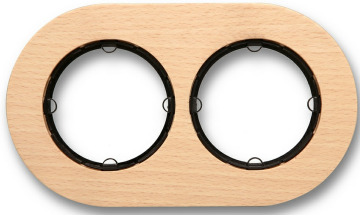

## DO fitting installation frame 2 elements natural beech

EAN: 8435450100789

### Specifications

Brand	Fontini	Product	Frames & bases
Colour	Natural	Series	DO (fitting installation)
Dimensions	171mm x 100mm x 9mm	Type	Frame 2 elements
Packaging	1 piece	Weight	55g