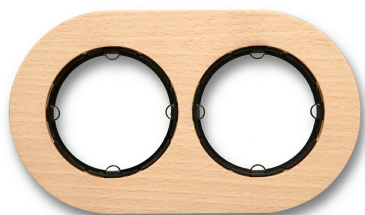

34.802.81.2

DO fitting installation frame 2 elements natural beech

EAN: 8435450100789

Specifications

Brand	Fontini	Product	Frames & bases
Colour	Natural	Series	DO (fitting installation)
Dimensions	171mm x 100mm x 9mm	Type	Frame 2 elements
Packaging	1 piece	Weight	55g