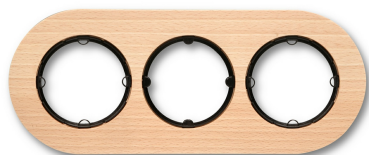

34.803.81.2

DO fitting installation frame 3 elements natural beech

EAN: 8435450100826

Specifications

Brand	Fontini	Product	Frames & bases
Colour	Natural	Series	DO (fitting installation)
Dimensions	243mm x 100mm x 9mm	Type	Frame 3 elements
Packaging	1 piece	Weight	84g