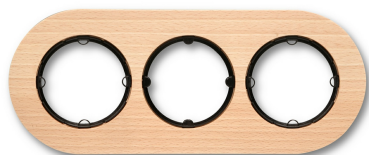

34.803.81.2

DO fitting installation frame 3 elements natural beech

EAN: 8435450100826

Specifications

Brand	Fontini	Packaging	1 piece
Colour	Natural	Product	Frames & bases
Dimensions	243mm x 100mm x 9mm	Series	DO (fitting installation)
Model	Frame 3 elements	Weight	84g