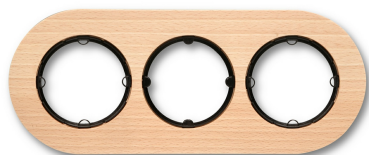

## DO fitting installation frame 3 elements natural beech

EAN: 8435450100826

### Specifications

Brand	Fontini	Packaging	1 piece
Colour	Natural	Product	Frames & bases
Dimensions	243mm x 100mm x 9mm	Series	DO (fitting installation)
Model	Frame 3 elements	Weight	84g