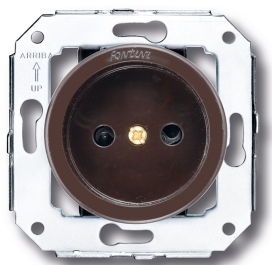

SWITCH

Fontini / Venezia (fitting installation)

35.209.03.2

Venezia socket without earth 16A/250V brown

EAN: 8422398792640

Specifications

Brand	Fontini
Colour	Brown
Packaging	1 piece
Product	Socket

Series	Venezia
Type	Socket without earth
Weight	52g