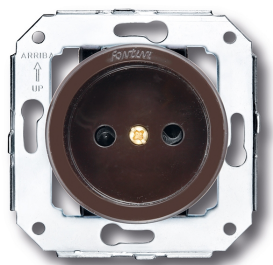

# SWITCH

Fontini / Venezia (fitting installation)

35.209.03.2

## Venezia socket without earth 16A/250V brown

EAN: 8422398792640

### Specifications

Brand	Fontini	Product	Socket
Colour	Brown	Series	Venezia
Model	Socket without earth	Weight	52g
Packaging	1 piece		