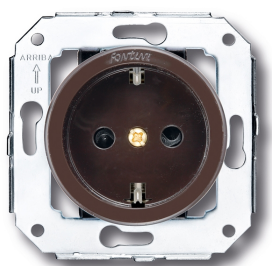

SWITCH

Fontini / Venezia (fitting installation)

35.212.03.2

Venezia socket with side earth contact Schuko 16A/250V brown

EAN: 8422398792671

Specifications

Brand	Fontini
Category	Venezia
Colour	Brown
Packaging	1 piece

Product	Socket
Series	Venezia
Type	Socket with side earthing
Weight	52g