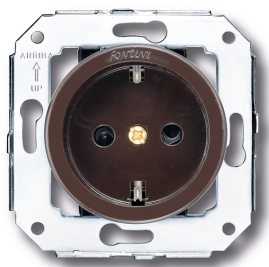

SWITCH

Fontini / Venezia (fitting installation)

35.212.03.2

Venezia socket with side earth contact Schuko 16A/250V brown

EAN: 8422398792671

Specifications

Brand	Fontini	Packaging	1 piece
Category	Venezia	Product	Socket
Colour	Brown	Series	Venezia
Model	Socket with side earthing	Weight	52g