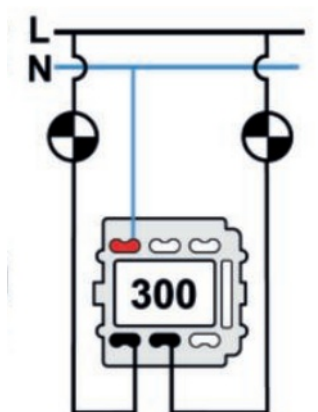

SWITCH

Fontini / Venezia (fitting installation)

35.300.16.2

Venezia double switch single pole 10A/250V white/butterfly knob beech

EAN: 8422398783815

Specifications

Brand	Fontini
Colour	White/beech
Packaging	1 piece
Product	Switch

Series	Venezia
Type	Double single-pole switch
Weight	86g

Doble interruptor
Double one-pole switch
Double interrupteur unipolaire