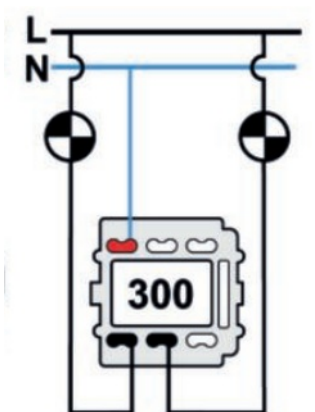

SWITCH

Fontini / Venezia (fitting installation)

35.300.16.2

Venezia double switch single pole 10A/250V white/butterfly knob beech

EAN: 8422398783815

Specifications

Brand	Fontini
Colour	White/beech
Packaging	1 piece
Product	Switch

Series	Venezia
Type	Double single-pole switch
Weight	86g

Doble interruptor
Double one-pole switch
Double interrupteur unipolaire