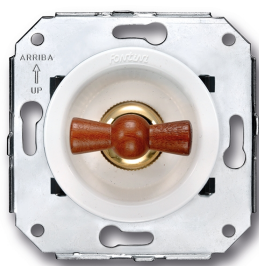

SWITCH

Fontini / Venezia (fitting installation)

35.300.16.2

Venezia double switch single pole 10A/250V white/butterfly knob beech

EAN: 8422398783815

Specifications

Brand	Fontini
Colour	White/beech
Packaging	1 piece
Product	Switch

Series	Venezia
Type	Double single-pole switch
Weight	86g

Doble interruptor
Double one-pole switch
Double interrupteur unipolaire