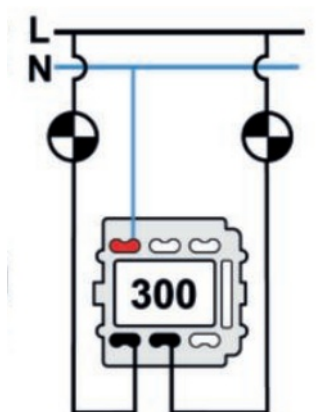

SWITCH

Fontini / Venezia (fitting installation)

35.300.16.2

Venezia double switch single pole 10A/250V white/butterfly knob beech

EAN: 8422398783815

Specifications

Brand	Fontini	Product	Switch
Colour	White/beech	Series	Venezia
Model	Double single-pole switch	Weight	86g
Packaging	1 piece		

Doble interruptor
Double one-pole switch
Double interrupteur unipolaire