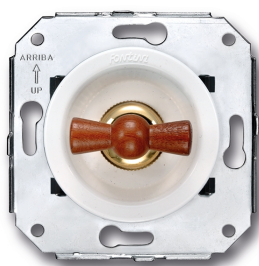

SWITCH

Fontini / Venezia (fitting installation)

35.300.16.2

Venezia double switch single pole 10A/250V white/butterfly knob beech

EAN: 8422398783815

Specifications

Brand	Fontini	Product	Switch
Colour	White/beech	Series	Venezia
Model	Double single-pole switch	Weight	86g
Packaging	1 piece		

Doble interruptor
Double one-pole switch
Double interrupteur unipolaire