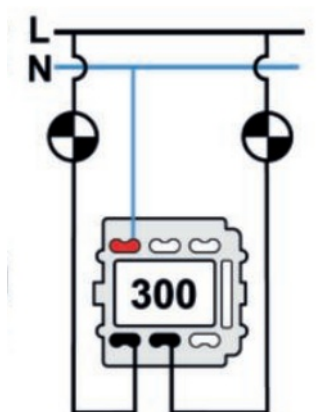

SWITCH

Fontini / Venezia (fitting installation)

35.300.17.2

Venezia double switch single pole 10A/250V white/butterfly knob porcelain white

EAN: 8422398788650

Specifications

Brand	Fontini
Colour	White
Packaging	1 piece
Product	Switch

Series	Venezia
Type	Double single-pole switch
Weight	91g

Doble interruptor
Double one-pole switch
Double interrupteur unipolaire