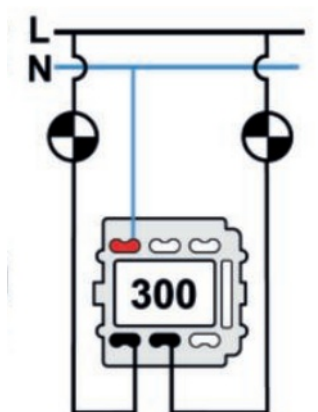

SWITCH

Fontini / Venezia (fitting installation)

35.300.23.2

Venezia double switch single pole 10A/250V white/rotary switch porcelain white

EAN: 8422398798918

Specifications

Brand	Fontini
Colour	White
Packaging	1 piece
Product	Switch

Series	Venezia
Type	Double single-pole switch
Weight	94g

Doble interruptor
Double one-pole switch
Double interrupteur unipolaire