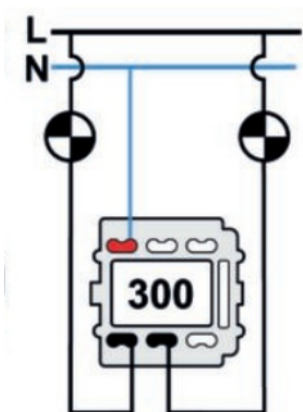

# SWITCH

Fontini / Venezia (fitting installation)

35.300.23.2

## Venezia double switch single pole 10A/250V white/rotary switch porcelain white

EAN: 8422398798918

### Specifications

Brand	Fontini
Colour	White
Packaging	1 piece
Product	Switch

Series	Venezia
Type	Double single-pole switch
Weight	94g

Doble interruptor  
Double one-pole switch  
Double interrupteur unipolaire