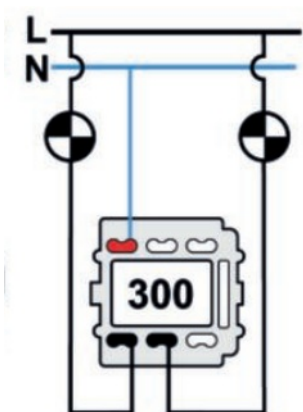

SWITCH

Fontini / Venezia (fitting installation)

35.300.23.2

Venezia double switch single pole 10A/250V white/rotary switch porcelain white

EAN: 8422398798918

Specifications

Brand	Fontini
Colour	White
Packaging	1 piece
Product	Switch

Series	Venezia
Type	Double single-pole switch
Weight	94g

Doble interruptor
Double one-pole switch
Double interrupteur unipolaire