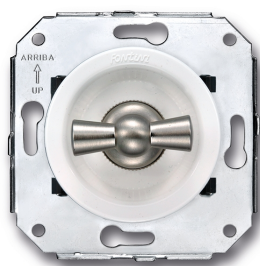

SWITCH

Fontini / Venezia (fitting installation)

35.300.25.2

Venezia double switch single pole 10A/250V white/butterfly knob nickel

EAN: 8422398793906

Specifications

Brand	Fontini
Colour	White/nickel
Packaging	1 piece
Product	Switch

Series	Venezia
Type	Double single-pole switch
Weight	98g

Doble interruptor
Double one-pole switch
Double interrupteur unipolaire