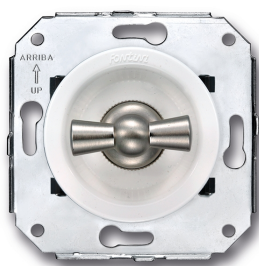

SWITCH

Fontini / Venezia (fitting installation)

35.300.25.2

Venezia double switch single pole 10A/250V white/butterfly knob nickel

EAN: 8422398793906

Specifications

Brand	Fontini
Colour	White/nickel
Packaging	1 piece
Product	Switch

Series	Venezia
Type	Double single-pole switch
Weight	98g

Doble interruptor
Double one-pole switch
Double interrupteur unipolaire