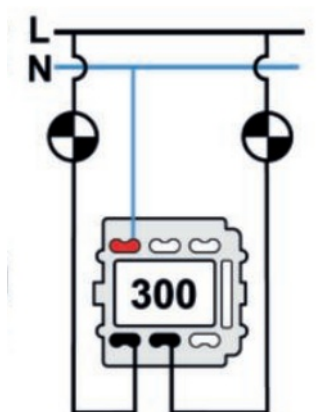

# SWITCH

Fontini / Venezia (fitting installation)

35.300.25.2

## Venezia double switch single pole 10A/250V white/butterfly knob nickel

EAN: 8422398793906

### Specifications

Brand	Fontini	Product	Switch
Colour	White/nickel	Series	Venezia
Model	Double single-pole switch	Weight	98g
Packaging	1 piece		

Doble interruptor  
Double one-pole switch  
Double interrupteur unipolaire