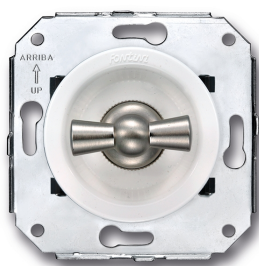

# SWITCH

Fontini / Venezia (fitting installation)

35.300.25.2

## Venezia double switch single pole 10A/250V white/butterfly knob nickel

EAN: 8422398793906

### Specifications

Brand	Fontini	Product	Switch
Colour	White/nickel	Series	Venezia
Model	Double single-pole switch	Weight	98g
Packaging	1 piece		

Doble interruptor  
Double one-pole switch  
Double interrupteur unipolaire