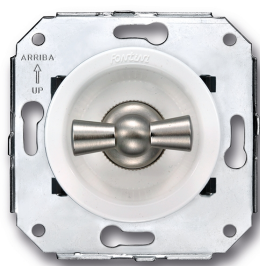

# SWITCH

Fontini / Venezia (fitting installation)

35.300.25.2

## Venezia double switch single pole 10A/250V white/butterfly knob nickel

EAN: 8422398793906

### Specifications

Brand	Fontini
Colour	White/nickel
Packaging	1 piece
Product	Switch

Series	Venezia
Type	Double single-pole switch
Weight	98g

Doble interruptor  
Double one-pole switch  
Double interrupteur unipolaire