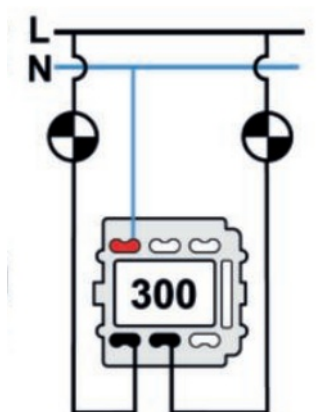

# SWITCH

Fontini / Venezia (fitting installation)

35.300.25.2

## Venezia double switch single pole 10A/250V white/butterfly knob nickel

EAN: 8422398793906

### Specifications

Brand	Fontini
Colour	White/nickel
Packaging	1 piece
Product	Switch

Series	Venezia
Type	Double single-pole switch
Weight	98g

Doble interruptor  
Double one-pole switch  
Double interrupteur unipolaire