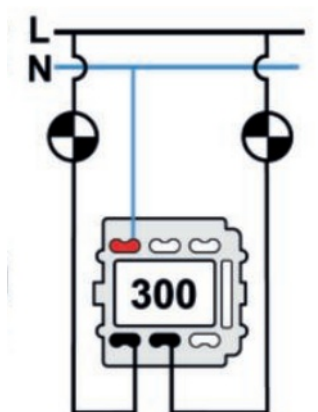

SWITCH

Fontini / Venezia (fitting installation)

35.300.25.2

Venezia double switch single pole 10A/250V white/butterfly knob nickel

EAN: 8422398793906

Specifications

Brand	Fontini
Colour	White/nickel
Packaging	1 piece
Product	Switch

Series	Venezia
Type	Double single-pole switch
Weight	98g

Doble interruptor
Double one-pole switch
Double interrupteur unipolaire