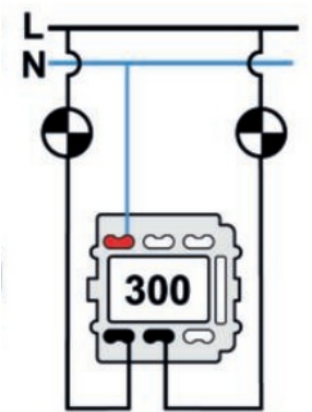

# SWITCH

Fontini / Venezia (fitting installation)

35.300.30.2

## Venezia double switch single pole 10A/250V white/butterfly knob gold

EAN: 8422398783785

### Specifications

Brand	Fontini
Colour	White/gold
Packaging	1 piece
Product	Switch

Series	Venezia
Type	Double single-pole switch
Weight	98g

Doble interruptor  
Double one-pole switch  
Double interrupteur unipolaire