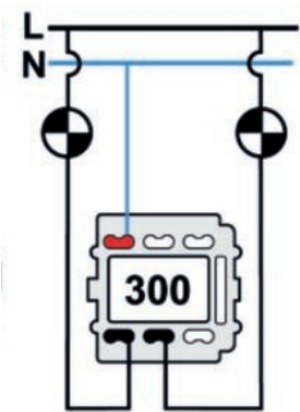

# SWITCH

Fontini / Venezia (fitting installation)

35.300.30.2

## Venezia double switch single pole 10A/250V white/butterfly knob gold

EAN: 8422398783785

### Specifications

Brand	Fontini
Colour	White/gold
Packaging	1 piece
Product	Switch

Series	Venezia
Type	Double single-pole switch
Weight	98g

Doble interruptor  
Double one-pole switch  
Double interrupteur unipolaire