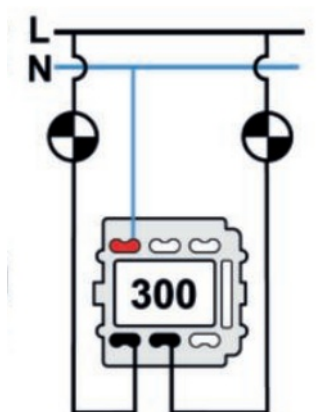

# SWITCH

Fontini / Venezia (fitting installation)

35.300.30.2

## Venezia double switch single pole 10A/250V white/butterfly knob gold

EAN: 8422398783785

### Specifications

Brand	Fontini
Colour	White/gold
Packaging	1 piece
Product	Switch

Series	Venezia
Type	Double single-pole switch
Weight	98g

Doble interruptor  
Double one-pole switch  
Double interrupteur unipolaire