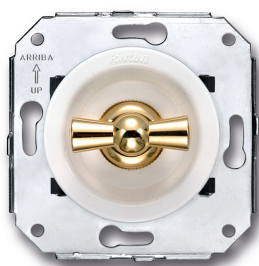

# SWITCH

Fontini / Venezia (fitting installation)

35.300.30.2

## Venezia double switch single pole 10A/250V white/butterfly knob gold

EAN: 8422398783785

### Specifications

Brand	Fontini
Colour	White/gold
Packaging	1 piece
Product	Switch

Series	Venezia
Type	Double single-pole switch
Weight	98g

Doble interruptor  
Double one-pole switch  
Double interrupteur unipolaire