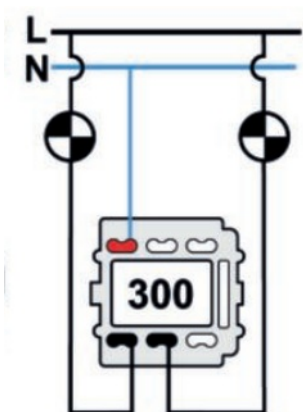

# SWITCH

Fontini / Venezia (fitting installation)

35.300.52.2

## Venezia double switch single pole 10A/250V brown/butterfly knob nickel

EAN: 8422398794170

### Specifications

Brand	Fontini
Colour	Brown/nickel
Packaging	1 piece
Product	Switch

Series	Venezia
Type	Double single-pole switch
Weight	98g

Doble interruptor  
Double one-pole switch  
Double interrupteur unipolaire