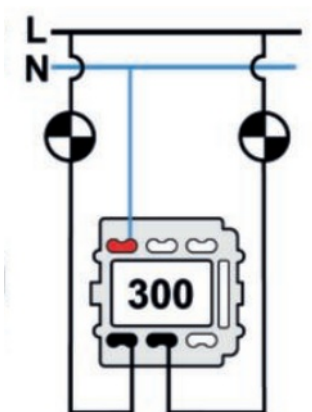

SWITCH

Fontini / Venezia (fitting installation)

35.300.52.2

Venezia double switch single pole 10A/250V brown/butterfly knob nickel

EAN: 8422398794170

Specifications

Brand	Fontini	Product	Switch
Colour	Brown/nickel	Series	Venezia
Model	Double single-pole switch	Weight	98g
Packaging	1 piece		

Doble interruptor
Double one-pole switch
Double interrupteur unipolaire