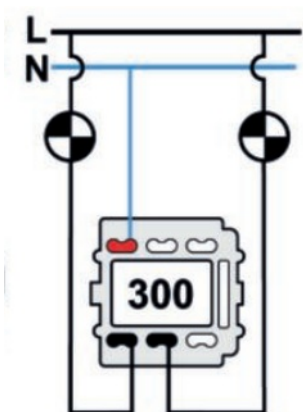

SWITCH

Fontini / Venezia (fitting installation)

35.300.52.2

Venezia double switch single pole 10A/250V brown/butterfly knob nickel

EAN: 8422398794170

Specifications

Brand	Fontini
Colour	Brown/nickel
Packaging	1 piece
Product	Switch

Series	Venezia
Type	Double single-pole switch
Weight	98g

Doble interruptor
Double one-pole switch
Double interrupteur unipolaire