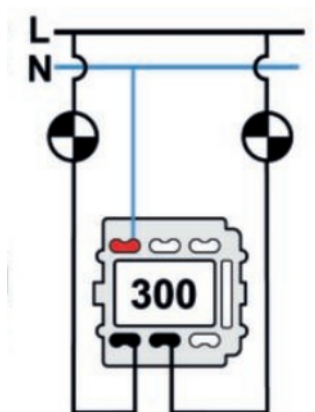

SWITCH

Fontini / Venezia (fitting installation)

35.300.52.2

Venezia double switch single pole 10A/250V brown/butterfly knob nickel

EAN: 8422398794170

Specifications

Brand	Fontini
Colour	Brown/nickel
Packaging	1 piece
Product	Switch

Series	Venezia
Type	Double single-pole switch
Weight	98g

Doble interruptor
Double one-pole switch
Double interrupteur unipolaire