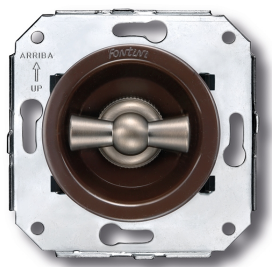

# SWITCH

Fontini / Venezia (fitting installation)

35.300.52.2

## Venezia double switch single pole 10A/250V brown/butterfly knob nickel

EAN: 8422398794170

### Specifications

Brand	Fontini
Colour	Brown/nickel
Packaging	1 piece
Product	Switch

Series	Venezia
Type	Double single-pole switch
Weight	98g

Doble interruptor  
Double one-pole switch  
Double interrupteur unipolaire