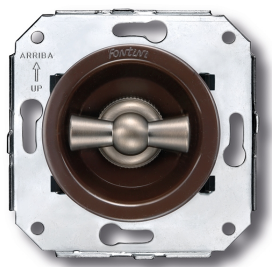

SWITCH

Fontini / Venezia (fitting installation)

35.300.52.2

Venezia double switch single pole 10A/250V brown/butterfly knob nickel

EAN: 8422398794170

Specifications

Brand	Fontini
Colour	Brown/nickel
Packaging	1 piece
Product	Switch

Series	Venezia
Type	Double single-pole switch
Weight	98g

Doble interruptor
Double one-pole switch
Double interrupteur unipolaire