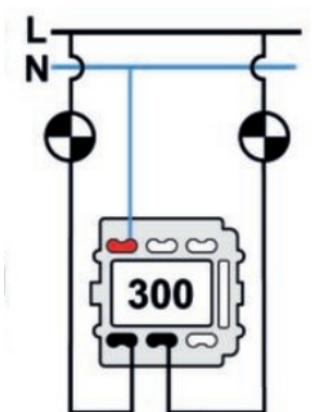

# SWITCH

Fontini / Venezia (fitting installation)

35.300.54.2

## Venezia double switch single pole 10A/250V brown/butterfly knob gold

EAN: 8422398792558

### Specifications

Brand	Fontini	Product	Switch
Colour	Brown/gold	Series	Venezia
Model	Double single-pole switch	Weight	98g
Packaging	1 piece		

Doble interruptor  
Double one-pole switch  
Double interrupteur unipolaire