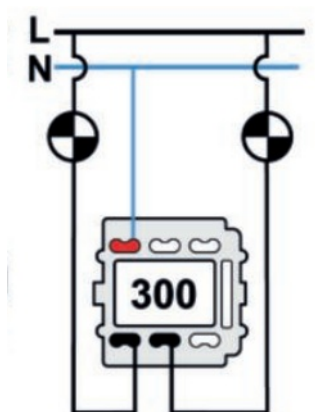

SWITCH

Fontini / Venezia (fitting installation)

35.300.54.2

Venezia double switch single pole 10A/250V brown/butterfly knob gold

EAN: 8422398792558

Specifications

Brand	Fontini
Colour	Brown/gold
Packaging	1 piece
Product	Switch

Series	Venezia
Type	Double single-pole switch
Weight	98g

Doble interruptor
Double one-pole switch
Double interrupteur unipolaire