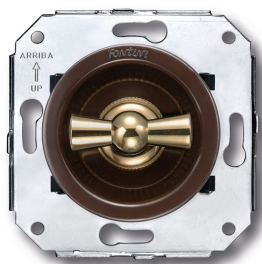

SWITCH

Fontini / Venezia (fitting installation)

35.300.54.2

Venezia double switch single pole 10A/250V brown/butterfly knob gold

EAN: 8422398792558

Specifications

Brand	Fontini
Colour	Brown/gold
Packaging	1 piece
Product	Switch

Series	Venezia
Type	Double single-pole switch
Weight	98g

Doble interruptor
Double one-pole switch
Double interrupteur unipolaire