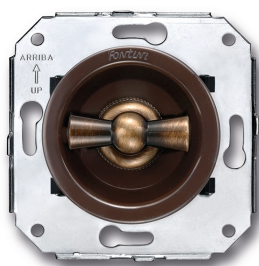

# SWITCH

Fontini / Venezia (fitting installation)

35.300.57.2

## Venezia double switch single pole 10A/250V brown/butterfly knob bronze

EAN: 8422398793630

### Specifications

Brand	Fontini
Colour	Brown/bronze
Packaging	1 piece
Product	Switch

Series	Venezia
Type	Double single-pole switch
Weight	98g

Doble interruptor  
Double one-pole switch  
Double interrupteur unipolaire