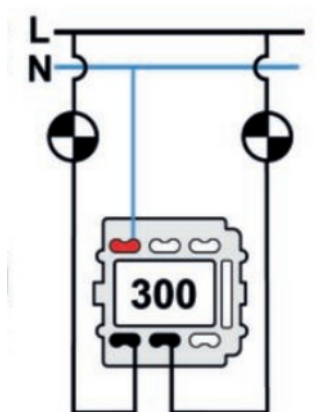

# SWITCH

Fontini / Venezia (fitting installation)

35.300.57.2

## Venezia double switch single pole 10A/250V brown/butterfly knob bronze

EAN: 8422398793630

### Specifications

Brand	Fontini
Colour	Brown/bronze
Packaging	1 piece
Product	Switch

Series	Venezia
Type	Double single-pole switch
Weight	98g

Doble interruptor  
Double one-pole switch  
Double interrupteur unipolaire