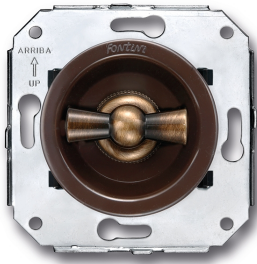

# SWITCH

Fontini / Venezia (fitting installation)

35.300.57.2

## Venezia double switch single pole 10A/250V brown/butterfly knob bronze

EAN: 8422398793630

### Specifications

Brand	Fontini
Colour	Brown/bronze
Packaging	1 piece
Product	Switch

Series	Venezia
Type	Double single-pole switch
Weight	98g

Doble interruptor  
Double one-pole switch  
Double interrupteur unipolaire