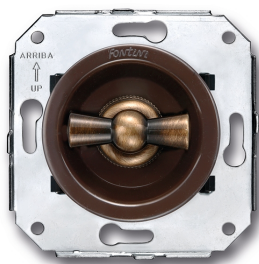

SWITCH

Fontini / Venezia (fitting installation)

35.300.57.2

Venezia double switch single pole 10A/250V brown/butterfly knob bronze

EAN: 8422398793630

Specifications

Brand	Fontini
Colour	Brown/bronze
Packaging	1 piece
Product	Switch

Series	Venezia
Type	Double single-pole switch
Weight	98g

Doble interruptor
Double one-pole switch
Double interrupteur unipolaire