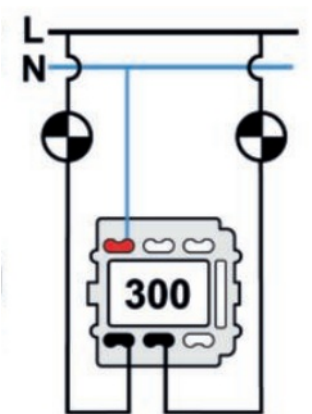

# SWITCH

Fontini / Venezia (fitting installation)

35.300.57.2

## Venezia double switch single pole 10A/250V brown/butterfly knob bronze

EAN: 8422398793630

### Specifications

Brand	Fontini
Colour	Brown/bronze
Packaging	1 piece
Product	Switch

Series	Venezia
Type	Double single-pole switch
Weight	98g

Doble interruptor  
Double one-pole switch  
Double interrupteur unipolaire