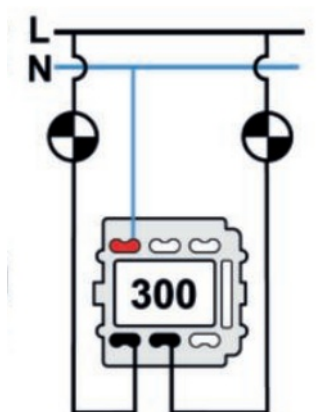

SWITCH

Fontini / Venezia (fitting installation)

35.300.57.2

Venezia double switch single pole 10A/250V brown/butterfly knob bronze

EAN: 8422398793630

Specifications

Brand	Fontini
Colour	Brown/bronze
Packaging	1 piece
Product	Switch

Series	Venezia
Type	Double single-pole switch
Weight	98g

Doble interruptor
Double one-pole switch
Double interrupteur unipolaire