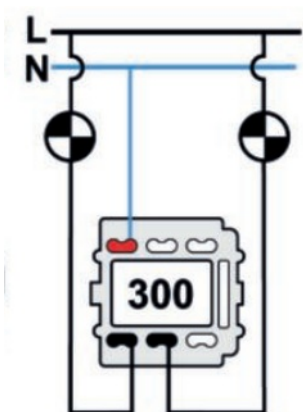

# SWITCH

Fontini / Venezia (fitting installation)

35.300.59.2

## Venezia double switch single pole 10A/250V white/butterfly knob bronze

EAN: 8422398793364

### Specifications

Brand	Fontini	Product	Switch
Colour	White/bronze	Series	Venezia
Model	Double single-pole switch	Weight	98g
Packaging	1 piece		

Doble interruptor  
Double one-pole switch  
Double interrupteur unipolaire