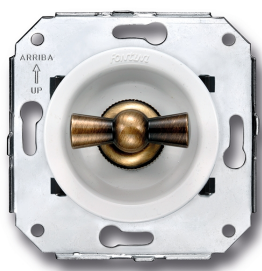

# SWITCH

Fontini / Venezia (fitting installation)

35.300.59.2

## Venezia double switch single pole 10A/250V white/butterfly knob bronze

EAN: 8422398793364

### Specifications

Brand	Fontini	Product	Switch
Colour	White/bronze	Series	Venezia
Model	Double single-pole switch	Weight	98g
Packaging	1 piece		

Doble interruptor  
Double one-pole switch  
Double interrupteur unipolaire