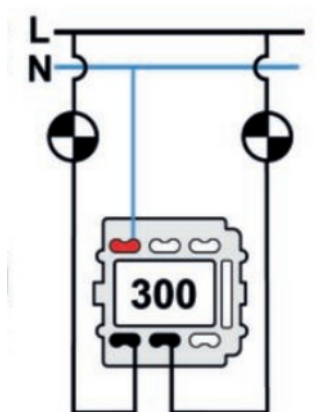

# SWITCH

Fontini / Venezia (fitting installation)

35.300.59.2

## Venezia double switch single pole 10A/250V white/butterfly knob bronze

EAN: 8422398793364

### Specifications

Brand	Fontini
Colour	White/bronze
Packaging	1 piece
Product	Switch

Series	Venezia
Type	Double single-pole switch
Weight	98g

Doble interruptor  
Double one-pole switch  
Double interrupteur unipolaire