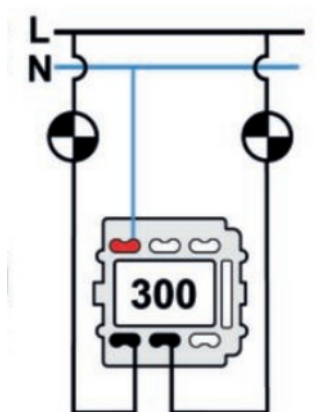

Doble interruptor
Double one-pole switch
Double interrupteur unipolaire