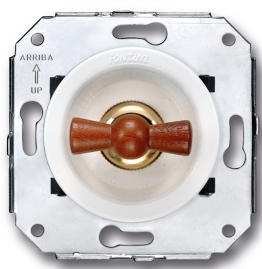

# SWITCH

Fontini / Venezia (fitting installation)

35.302.16.2

## Venezia double two-way switch 10A/250V white/butterfly knob beech

EAN: 8422398783877

### Specifications

Brand	Fontini
Colour	White/beech
Packaging	1 piece
Product	Switch

Series	Venezia
Type	Double two-way switch
Weight	87g