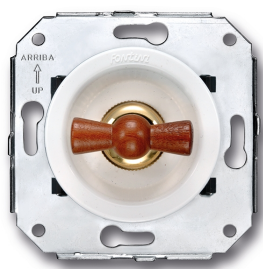

SWITCH

Fontini / Venezia (fitting installation)

35.302.16.2

Venezia double two-way switch 10A/250V white/butterfly knob beech

EAN: 8422398783877

Specifications

Brand	Fontini
Colour	White/beech
Packaging	1 piece
Product	Switch

Series	Venezia
Type	Double two-way switch
Weight	87g