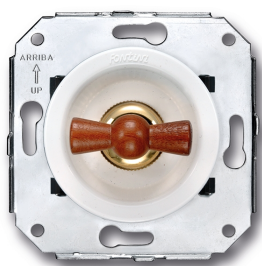

SWITCH

Fontini / Venezia (fitting installation)

35.302.16.2

Venezia double two-way switch 10A/250V white/butterfly knob beech

EAN: 8422398783877

Specifications

Brand	Fontini	Product	Switch
Colour	White/beech	Series	Venezia
Model	Double two-way switch	Weight	87g
Packaging	1 piece		