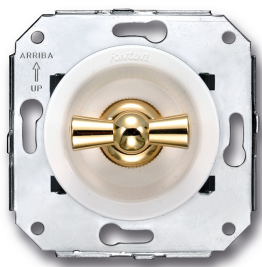

# SWITCH

Fontini / Venezia (fitting installation)

35.302.30.2

## Venezia double two-way switch 10A/250V white/butterfly knob gold

EAN: 8422398783846

### Specifications

Brand	Fontini	Product	Switch
Colour	White/gold	Series	Venezia
Model	Double two-way switch	Weight	99g
Packaging	1 piece		