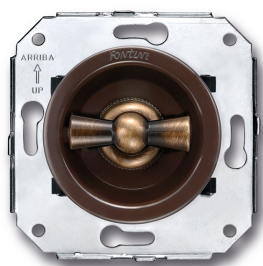

SWITCH

Fontini / Venezia (fitting installation)

35.302.57.2

Venezia double two-way switch 10A/250V brown/butterfly knob bronze

EAN: 8422398793661

Specifications

| | |
|-----------|--------------|
| Brand | Fontini |
| Colour | Brown/bronze |
| Packaging | 1 piece |
| Product | Switch |

| | |
|--------|-----------------------|
| Series | Venezia |
| Type | Double two-way switch |
| Weight | 99g |