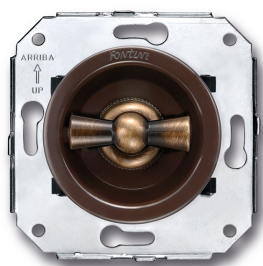

# SWITCH

Fontini / Venezia (fitting installation)

35.302.57.2

## Venezia double two-way switch 10A/250V brown/butterfly knob bronze

EAN: 8422398793661

### Specifications

Brand	Fontini
Colour	Brown/bronze
Packaging	1 piece
Product	Switch

Series	Venezia
Type	Double two-way switch
Weight	99g