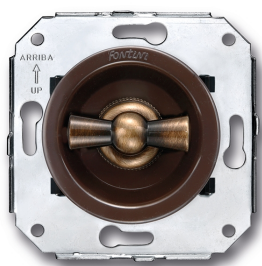

SWITCH

Fontini / Venezia (fitting installation)

35.302.57.2

Venezia double two-way switch 10A/250V brown/butterfly knob bronze

EAN: 8422398793661

Specifications

Brand	Fontini	Product	Switch
Colour	Brown/bronze	Series	Venezia
Model	Double two-way switch	Weight	99g
Packaging	1 piece		