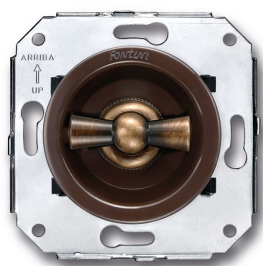

SWITCH

Fontini / Venezia (fitting installation)

35.302.57.2

Venezia double two-way switch 10A/250V brown/butterfly knob bronze

EAN: 8422398793661

Specifications

Brand	Fontini
Colour	Brown/bronze
Packaging	1 piece
Product	Switch

Series	Venezia
Type	Double two-way switch
Weight	99g