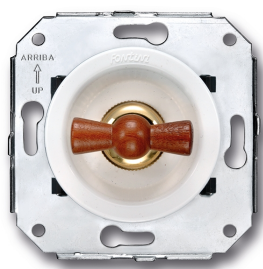

# SWITCH

Fontini / Venezia (fitting installation)

35.304.16.2

## Venezia intermediate switch 10A/250V white/butterfly knob beech

EAN: 8422398783693

### Specifications

Brand	Fontini
Colour	White/beech
Packaging	1 piece
Product	Switch

Series	Venezia
Type	Crossover switch
Weight	91g