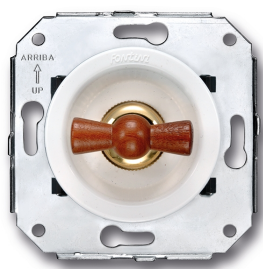

SWITCH

Fontini / Venezia (fitting installation)

35.304.16.2

Venezia intermediate switch 10A/250V white/butterfly knob beech

EAN: 8422398783693

Specifications

Brand	Fontini
Colour	White/beech
Packaging	1 piece
Product	Switch

Series	Venezia
Type	Crossover switch
Weight	91g