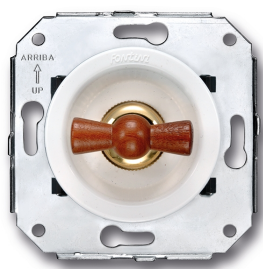

# SWITCH

Fontini / Venezia (fitting installation)

35.304.16.2

## Venezia intermediate switch 10A/250V white/butterfly knob beech

EAN: 8422398783693

### Specifications

Brand	Fontini
Colour	White/beech
Model	Crossover switch
Packaging	1 piece

Product	Switch
Series	Venezia
Weight	91g