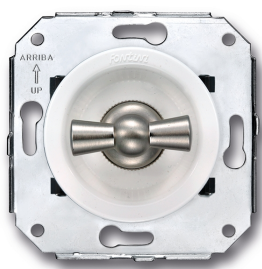

SWITCH

Fontini / Venezia (fitting installation)

35.304.25.2

Venezia intermediate switch 10A/250V white/butterfly knob nickel

EAN: 8422398793845

Specifications

Brand	Fontini
Colour	White/nickel
Packaging	1 piece
Product	Switch

Series	Venezia
Type	Crossover switch
Weight	103g