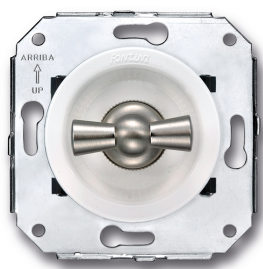

SWITCH

Fontini / Venezia (fitting installation)

35.304.25.2

Venezia intermediate switch 10A/250V white/butterfly knob nickel

EAN: 8422398793845

Specifications

Brand	Fontini
Colour	White/nickel
Packaging	1 piece
Product	Switch

Series	Venezia
Type	Crossover switch
Weight	103g