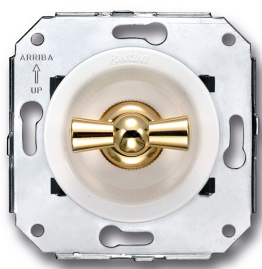

# SWITCH

Fontini / Venezia (fitting installation)

35.304.30.2

## Venezia intermediate switch 10A/250V white/butterfly knob gold

EAN: 8422398783662

### Specifications

Brand	Fontini
Colour	White/gold
Packaging	1 piece
Product	Switch

Series	Venezia
Type	Crossover switch
Weight	103g