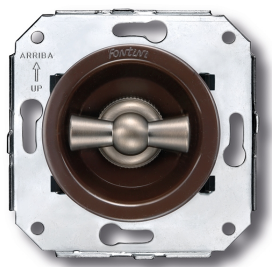

# SWITCH

Fontini / Venezia (fitting installation)

35.304.52.2

## Venezia intermediate switch 10A/250V brown/butterfly knob nickel

EAN: 8422398794118

### Specifications

Brand	Fontini
Colour	Brown/nickel
Model	Crossover switch
Packaging	1 piece

Product	Switch
Series	Venezia
Weight	103g