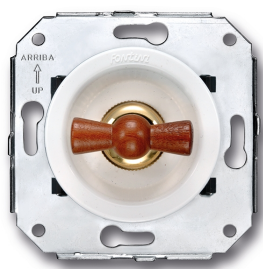

SWITCH

Fontini / Venezia (fitting installation)

35.306.16.2

Venezia switch single pole 10A/250V white/butterfly knob beech

EAN: 8422398783570

Specifications

Brand	Fontini
Colour	White/beech
Packaging	1 piece
Product	Switch

Series	Venezia
Type	Single-pole switch
Weight	84g