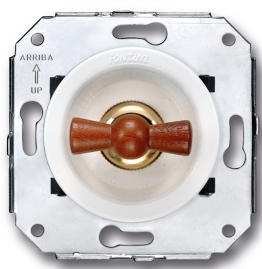

SWITCH

Fontini / Venezia (fitting installation)

35.306.16.2

Venezia switch single pole 10A/250V white/butterfly knob beech

EAN: 8422398783570

Specifications

Brand	Fontini	Product	Switch
Colour	White/beech	Series	Venezia
Model	Single-pole switch	Weight	84g
Packaging	1 piece		