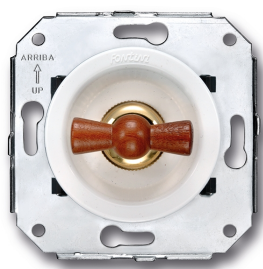

# SWITCH

Fontini / Venezia (fitting installation)

35.306.16.2

## Venezia switch single pole 10A/250V white/butterfly knob beech

EAN: 8422398783570

### Specifications

Brand	Fontini
Colour	White/beech
Packaging	1 piece
Product	Switch

Series	Venezia
Type	Single-pole switch
Weight	84g