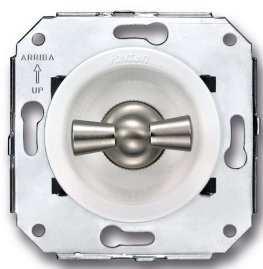

SWITCH

Fontini / Venezia (fitting installation)

35.306.25.2

Venezia switch single pole 10A/250V white/butterfly knob nickel

EAN: 8422398793784

Specifications

Brand	Fontini
Colour	White/nickel
Packaging	1 piece
Product	Switch

Series	Venezia
Type	Single-pole switch
Weight	97g