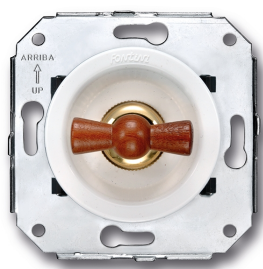

SWITCH

Fontini / Venezia (fitting installation)

35.308.16.2

Venezia two-way switch 10A/250V white/butterfly knob beech

EAN: 8422398783631

Specifications

Brand	Fontini
Colour	White/beech
Packaging	1 piece
Product	Switch

Series	Venezia
Type	Two-way switch
Weight	87g