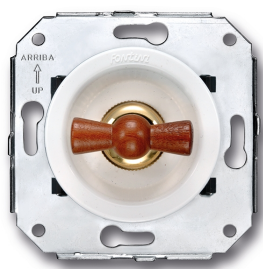

# SWITCH

Fontini / Venezia (fitting installation)

35.308.16.2

## Venezia two-way switch 10A/250V white/butterfly knob beech

EAN: 8422398783631

### Specifications

Brand	Fontini
Colour	White/beech
Packaging	1 piece
Product	Switch

Series	Venezia
Type	Two-way switch
Weight	87g