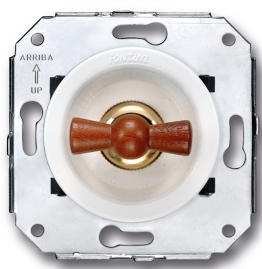

# SWITCH

Fontini / Venezia (fitting installation)

35.308.16.2

## Venezia two-way switch 10A/250V white/butterfly knob beech

EAN: 8422398783631

### Specifications

Brand	Fontini
Colour	White/beech
Model	Two-way switch
Packaging	1 piece

Product	Switch
Series	Venezia
Weight	87g