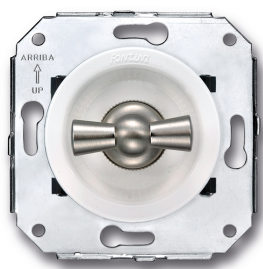

SWITCH

Fontini / Venezia (fitting installation)

35.308.25.2

Venezia two-way switch 10A/250V white/butterfly knob nickel

EAN: 8422398793814

Specifications

Brand	Fontini
Colour	White/nickel
Packaging	1 piece
Product	Switch

Series	Venezia
Type	Two-way switch
Weight	99g