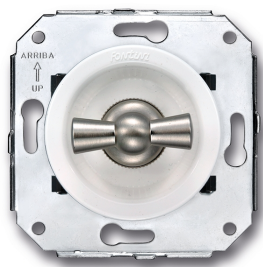

SWITCH

Fontini / Venezia (fitting installation)

35.308.25.2

Venezia two-way switch 10A/250V white/butterfly knob nickel

EAN: 8422398793814

Specifications

Brand	Fontini
Colour	White/nickel
Model	Two-way switch
Packaging	1 piece

Product	Switch
Series	Venezia
Weight	99g