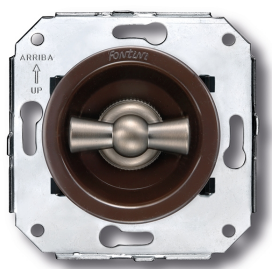

SWITCH

Fontini / Venezia (fitting installation)

35.308.52.2

Venezia two-way switch 10A/250V brown/butterfly knob nickel

EAN: 8422398794088

Specifications

Brand	Fontini
Colour	Brown/nickel
Model	Two-way switch
Packaging	1 piece

Product	Switch
Series	Venezia
Weight	99g