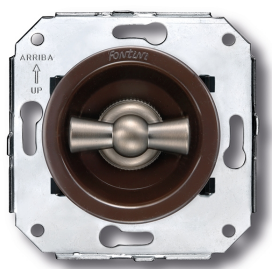

SWITCH

Fontini / Venezia (fitting installation)

35.308.52.2

Venezia two-way switch 10A/250V brown/butterfly knob nickel

EAN: 8422398794088

Specifications

Brand	Fontini
Colour	Brown/nickel
Packaging	1 piece
Product	Switch

Series	Venezia
Type	Two-way switch
Weight	99g