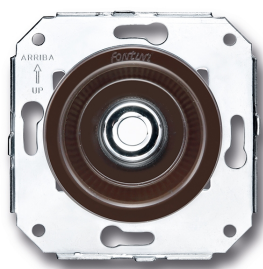

SWITCH

Fontini / Venezia (fitting installation)

35.310.58.2

Venezia push button 10A/250V AC - 24V DC brown/push button chrome

EAN: 8435263613735

Specifications

Brand Fontini

Colour Brown/chrome

Packaging 1 piece

Product Push button

Series Venezia

Type Drukknop

Weight 63g