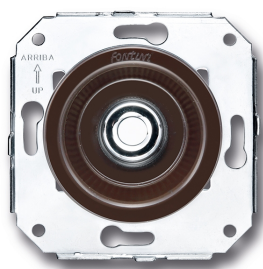

SWITCH

Fontini / Venezia (fitting installation)

35.310.58.2

Venezia push button 10A/250V AC - 24V DC brown/push button chrome

EAN: 8435263613735

Specifications

Brand	Fontini
Colour	Brown/chrome
Packaging	1 piece
Product	Push button

Series	Venezia
Type	Drukknop
Weight	63g