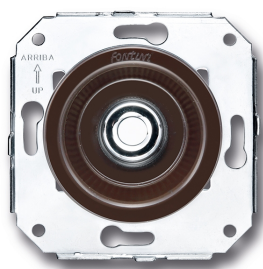

SWITCH

Fontini / Venezia (fitting installation)

35.310.58.2

Venezia push button 10A/250V AC - 24V DC brown/push button chrome

EAN: 8435263613735

Specifications

Brand	Fontini
Colour	Brown/chrome
Model	Drukknop
Packaging	1 piece

Product	Push button
Series	Venezia
Weight	63g