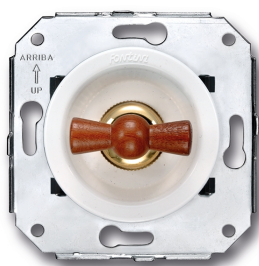

# SWITCH

Fontini / Venezia (fitting installation)

35.328.16.2

## Venezia rotary push button switch 10A/250V white/butterfly knob beech

EAN: 8435263634259

### Specifications

Brand	Fontini
Colour	White/beech
Packaging	1 piece
Product	Switch

Series	Venezia
Type	Rotary push button switch
Weight	90g