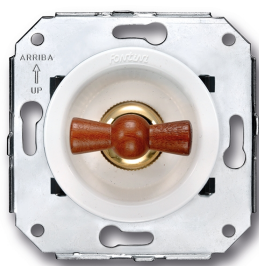

SWITCH

Fontini / Venezia (fitting installation)

35.328.16.2

Venezia rotary push button switch 10A/250V white/butterfly knob beech

EAN: 8435263634259

Specifications

Brand	Fontini
Colour	White/beech
Packaging	1 piece
Product	Switch

Series	Venezia
Type	Rotary push button switch
Weight	90g