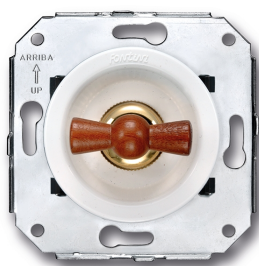

SWITCH

Fontini / Venezia (fitting installation)

35.328.16.2

Venezia rotary push button switch 10A/250V white/butterfly knob beech

EAN: 8435263634259

Specifications

Brand	Fontini	Product	Switch
Colour	White/beech	Series	Venezia
Model	Rotary push button switch	Weight	90g
Packaging	1 piece		