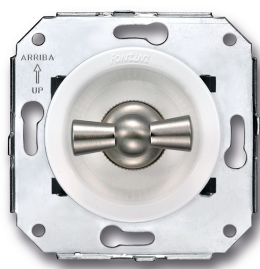

# SWITCH

Fontini / Venezia (fitting installation)

35.328.25.2

## Venezia rotary push button switch 10A/250V white/butterfly knob nickel

EAN: 8435263634280

### Specifications

Brand	Fontini
Colour	White/nickel
Packaging	1 piece
Product	Switch

Series	Venezia
Type	Rotary push button switch
Weight	102g

OFF

ON

ON