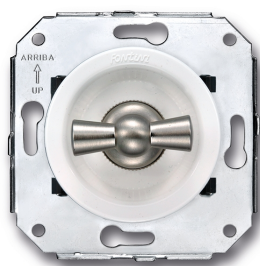

SWITCH

Fontini / Venezia (fitting installation)

35.328.25.2

Venezia rotary push button switch 10A/250V white/butterfly knob nickel

EAN: 8435263634280

Specifications

Brand	Fontini
Colour	White/nickel
Packaging	1 piece
Product	Switch

Series	Venezia
Type	Rotary push button switch
Weight	102g