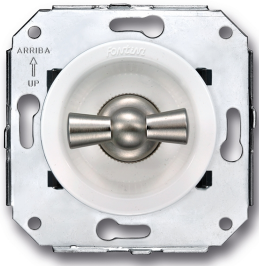

SWITCH

Fontini / Venezia (fitting installation)

35.328.25.2

Venezia rotary push button switch 10A/250V white/butterfly knob nickel

EAN: 8435263634280

Specifications

Brand Fontini

Colour White/nickel

Model Rotary push button
switch

Packaging 1 piece

Product Switch

Series Venezia

Weight 102g