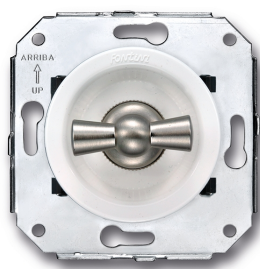

SWITCH

Fontini / Venezia (fitting installation)

35.328.25.2

Venezia rotary push button switch 10A/250V white/butterfly knob nickel

EAN: 8435263634280

Specifications

Brand	Fontini
Colour	White/nickel
Packaging	1 piece
Product	Switch

Series	Venezia
Type	Rotary push button switch
Weight	102g