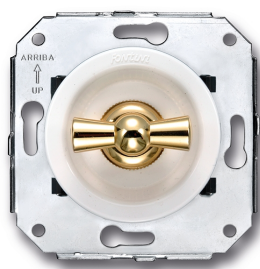

SWITCH

Fontini / Venezia (fitting installation)

35.328.30.2

Venezia rotary push button switch 10A/250V white/butterfly knob gold

EAN: 8435263634297

Specifications

Brand	Fontini
Colour	White/gold
Packaging	1 piece
Product	Switch

Series	Venezia
Type	Rotary push button switch
Weight	102g

OFF

ON

ON