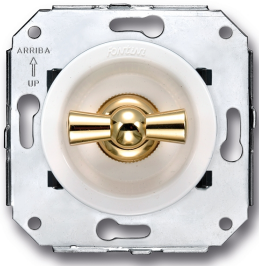

SWITCH

Fontini / Venezia (fitting installation)

35.328.30.2

Venezia rotary push button switch 10A/250V white/butterfly knob gold

EAN: 8435263634297

Specifications

Brand	Fontini	Product	Switch
Colour	White/gold	Series	Venezia
Model	Rotary push button switch	Weight	102g
Packaging	1 piece		