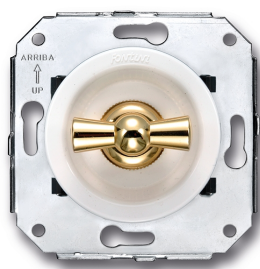

SWITCH

Fontini / Venezia (fitting installation)

35.328.30.2

Venezia rotary push button switch 10A/250V white/butterfly knob gold

EAN: 8435263634297

Specifications

Brand	Fontini
Colour	White/gold
Packaging	1 piece
Product	Switch

Series	Venezia
Type	Rotary push button switch
Weight	102g