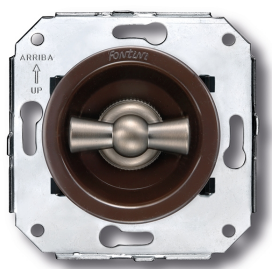

SWITCH

Fontini / Venezia (fitting installation)

35.328.52.2

Venezia rotary push button switch 10A/250V brown/butterfly knob nickel

EAN: 8435263634303

Specifications

Brand	Fontini
Colour	Brown/nickel
Packaging	1 piece
Product	Switch

Series	Venezia
Type	Rotary push button switch
Weight	102g