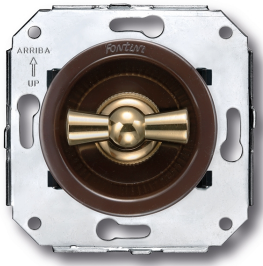

SWITCH

Fontini / Venezia (fitting installation)

35.328.54.2

Venezia rotary push button switch 10A/250V brown/butterfly knob gold

EAN: 8435263634310

Specifications

Brand Fontini

Colour Brown/gold

Model Rotary push button
switch

Packaging 1 piece

Product Switch

Series Venezia

Weight 102g