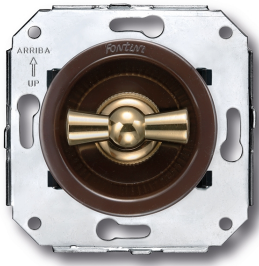

SWITCH

Fontini / Venezia (fitting installation)

35.328.54.2

Venezia rotary push button switch 10A/250V brown/butterfly knob gold

EAN: 8435263634310

Specifications

Brand	Fontini
Colour	Brown/gold
Packaging	1 piece
Product	Switch

Series	Venezia
Type	Rotary push button switch
Weight	102g