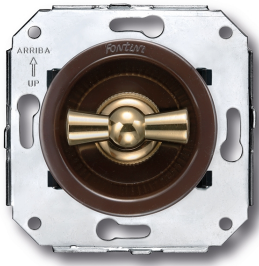

# SWITCH

Fontini / Venezia (fitting installation)

35.328.54.2

## Venezia rotary push button switch 10A/250V brown/butterfly knob gold

EAN: 8435263634310

### Specifications

|           |            |
|-----------|------------|
| Brand     | Fontini    |
| Colour    | Brown/gold |
| Packaging | 1 piece    |
| Product   | Switch     |

|        |                           |
|--------|---------------------------|
| Series | Venezia                   |
| Type   | Rotary push button switch |
| Weight | 102g                      |