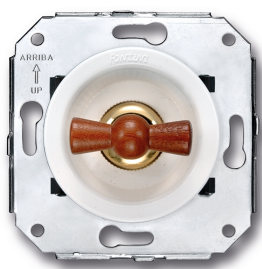

SWITCH

Fontini / Venezia (fitting installation)

35.342.16.2

Venezia electric blinds mechanism 10A/250V white/butterfly knob beech

EAN: 8422398784140

Specifications

Brand	Fontini
Colour	White/beech
Packaging	1 piece
Product	Switch

Series	Venezia
Type	Electric blinds mechanism
Weight	87g