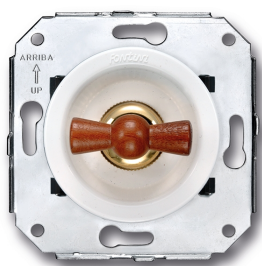

SWITCH

Fontini / Venezia (fitting installation)

35.342.16.2

Venezia electric blinds mechanism 10A/250V white/butterfly knob beech

EAN: 8422398784140

Specifications

Brand	Fontini	Product	Switch
Colour	White/beech	Series	Venezia
Model	Electric blinds mechanism	Weight	87g
Packaging	1 piece		