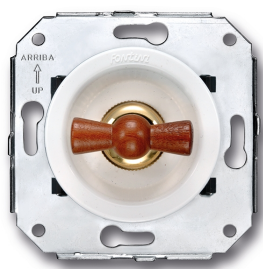

SWITCH

Fontini / Venezia (fitting installation)

35.342.16.2

Venezia electric blinds mechanism 10A/250V white/butterfly knob beech

EAN: 8422398784140

Specifications

Brand	Fontini
Colour	White/beech
Packaging	1 piece
Product	Switch

Series	Venezia
Type	Electric blinds mechanism
Weight	87g