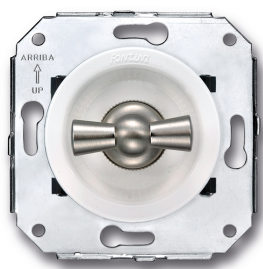

SWITCH

Fontini / Venezia (fitting installation)

35.342.25.2

Venezia electric blinds mechanism 10A/250V white/butterfly knob nickel

EAN: 8422398793999

Specifications

Brand	Fontini
Colour	White/nickel
Packaging	1 piece
Product	Switch

Series	Venezia
Type	Electric blinds mechanism
Weight	99g