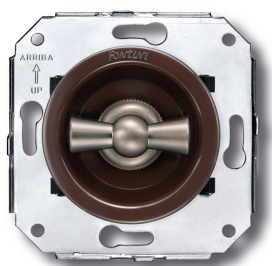

# SWITCH

Fontini / Venezia (fitting installation)

35.342.52.2

## Venezia electric blinds mechanism 10A/250V brown/butterfly knob nickel

EAN: 8422398794262

### Specifications

Brand	Fontini
Colour	Brown/nickel
Packaging	1 piece
Product	Switch

Series	Venezia
Type	Electric blinds mechanism
Weight	99g