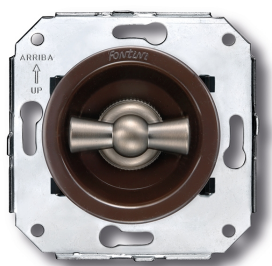

SWITCH

Fontini / Venezia (fitting installation)

35.342.52.2

Venezia electric blinds mechanism 10A/250V brown/butterfly knob nickel

EAN: 8422398794262

Specifications

Brand	Fontini
Colour	Brown/nickel
Packaging	1 piece
Product	Switch

Series	Venezia
Type	Electric blinds mechanism
Weight	99g