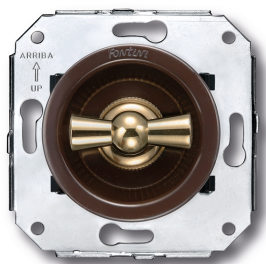

SWITCH

Fontini / Venezia (fitting installation)

35.342.54.2

Venezia electric blinds mechanism 10A/250V brown/butterfly knob gold

EAN: 8422398792824

Specifications

Brand	Fontini
Colour	Brown/gold
Packaging	1 piece
Product	Switch

Series	Venezia
Type	Electric blinds mechanism
Weight	99g