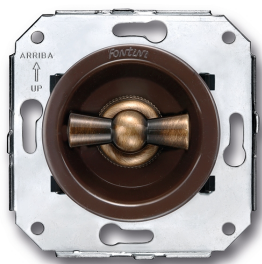

# SWITCH

Fontini / Venezia (fitting installation)

35.342.57.2

## Venezia electric blinds mechanism 10A/250V brown/butterfly knob bronze

EAN: 8422398793722

### Specifications

Brand	Fontini	Product	Switch
Colour	Brown/bronze	Series	Venezia
Model	Electric blinds mechanism	Weight	99g
Packaging	1 piece		