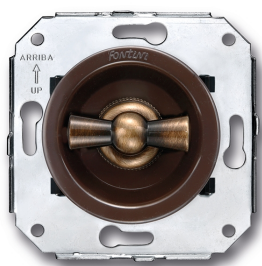

SWITCH

Fontini / Venezia (fitting installation)

35.342.57.2

Venezia electric blinds mechanism 10A/250V brown/butterfly knob bronze

EAN: 8422398793722

Specifications

Brand	Fontini
Colour	Brown/bronze
Packaging	1 piece
Product	Switch

Series	Venezia
Type	Electric blinds mechanism
Weight	99g