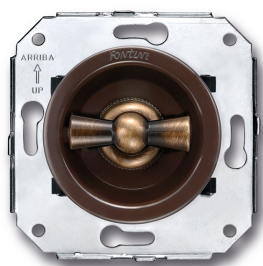

SWITCH

Fontini / Venezia (fitting installation)

35.342.57.2

Venezia electric blinds mechanism 10A/250V brown/butterfly knob bronze

EAN: 8422398793722

Specifications

Brand	Fontini
Colour	Brown/bronze
Packaging	1 piece
Product	Switch

Series	Venezia
Type	Electric blinds mechanism
Weight	99g