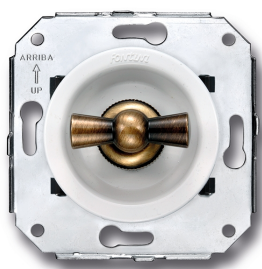

SWITCH

Fontini / Venezia (fitting installation)

35.342.59.2

Venezia electric blinds mechanism 10A/250V white/butterfly knob bronze

EAN: 8422398793456

Specifications

Brand	Fontini
Colour	White/bronze
Packaging	1 piece
Product	Switch

Series	Venezia
Type	Electric blinds mechanism
Weight	99g