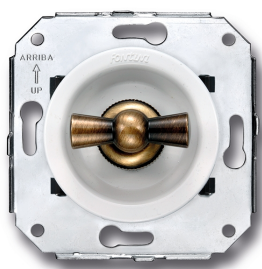

# SWITCH

Fontini / Venezia (fitting installation)

35.342.59.2

## Venezia electric blinds mechanism 10A/250V white/butterfly knob bronze

EAN: 8422398793456

### Specifications

Brand	Fontini
Colour	White/bronze
Packaging	1 piece
Product	Switch

Series	Venezia
Type	Electric blinds mechanism
Weight	99g