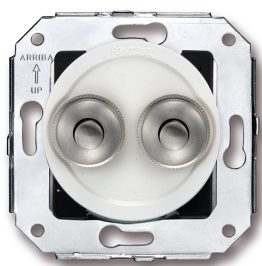

# SWITCH

Fontini / Venezia (fitting installation)

35.343.26.2

## Venezia double push button 10A/250V AC - 24V DC white/push button chrome

EAN: 8435263613742

### Specifications

Brand	Fontini	Product	Push button
Colour	White/chrome	Series	Venezia
Model	Double push button	Weight	77g
Packaging	1 piece		