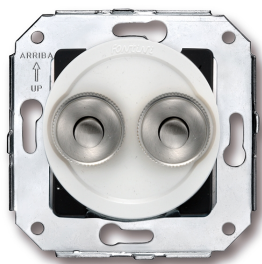

SWITCH

Fontini / Venezia (fitting installation)

35.343.26.2

Venezia double push button 10A/250V AC - 24V DC white/push button chrome

EAN: 8435263613742

Specifications

Brand	Fontini
Colour	White/chrome
Packaging	1 piece
Product	Push button

Series	Venezia
Type	Double push button
Weight	77g