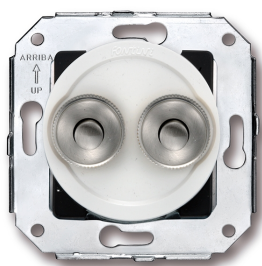

SWITCH

Fontini / Venezia (fitting installation)

35.343.26.2

Venezia double push button 10A/250V AC - 24V DC white/push button chrome

EAN: 8435263613742

Specifications

Brand	Fontini
Colour	White/chrome
Packaging	1 piece
Product	Push button

Series	Venezia
Type	Double push button
Weight	77g