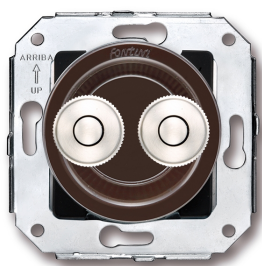

SWITCH

Fontini / Venezia (fitting installation)

35.343.52.2

Venezia double push button 10A/250V AC - 24V DC brown/push button nickel

EAN: 8422398796822

Specifications

Brand	Fontini	Product	Push button
Colour	Brown/nickel	Series	Venezia
Model	Double push button	Weight	77g
Packaging	1 piece		