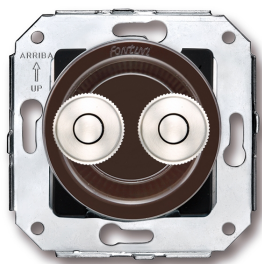

SWITCH

Fontini / Venezia (fitting installation)

35.343.52.2

Venezia double push button 10A/250V AC - 24V DC brown/push button nickel

EAN: 8422398796822

Specifications

Brand	Fontini
Colour	Brown/nickel
Packaging	1 piece
Product	Push button

Series	Venezia
Type	Double push button
Weight	77g