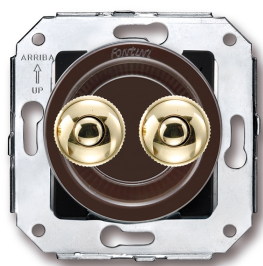

SWITCH

Fontini / Venezia (fitting installation)

35.343.54.2

Venezia double push button 10A/250V AC - 24V DC brown/push button gold

EAN: 8422398796853

Specifications

Brand	Fontini
Colour	Brown/gold
Packaging	1 piece
Product	Push button

Series	Venezia
Type	Double push button
Weight	77g